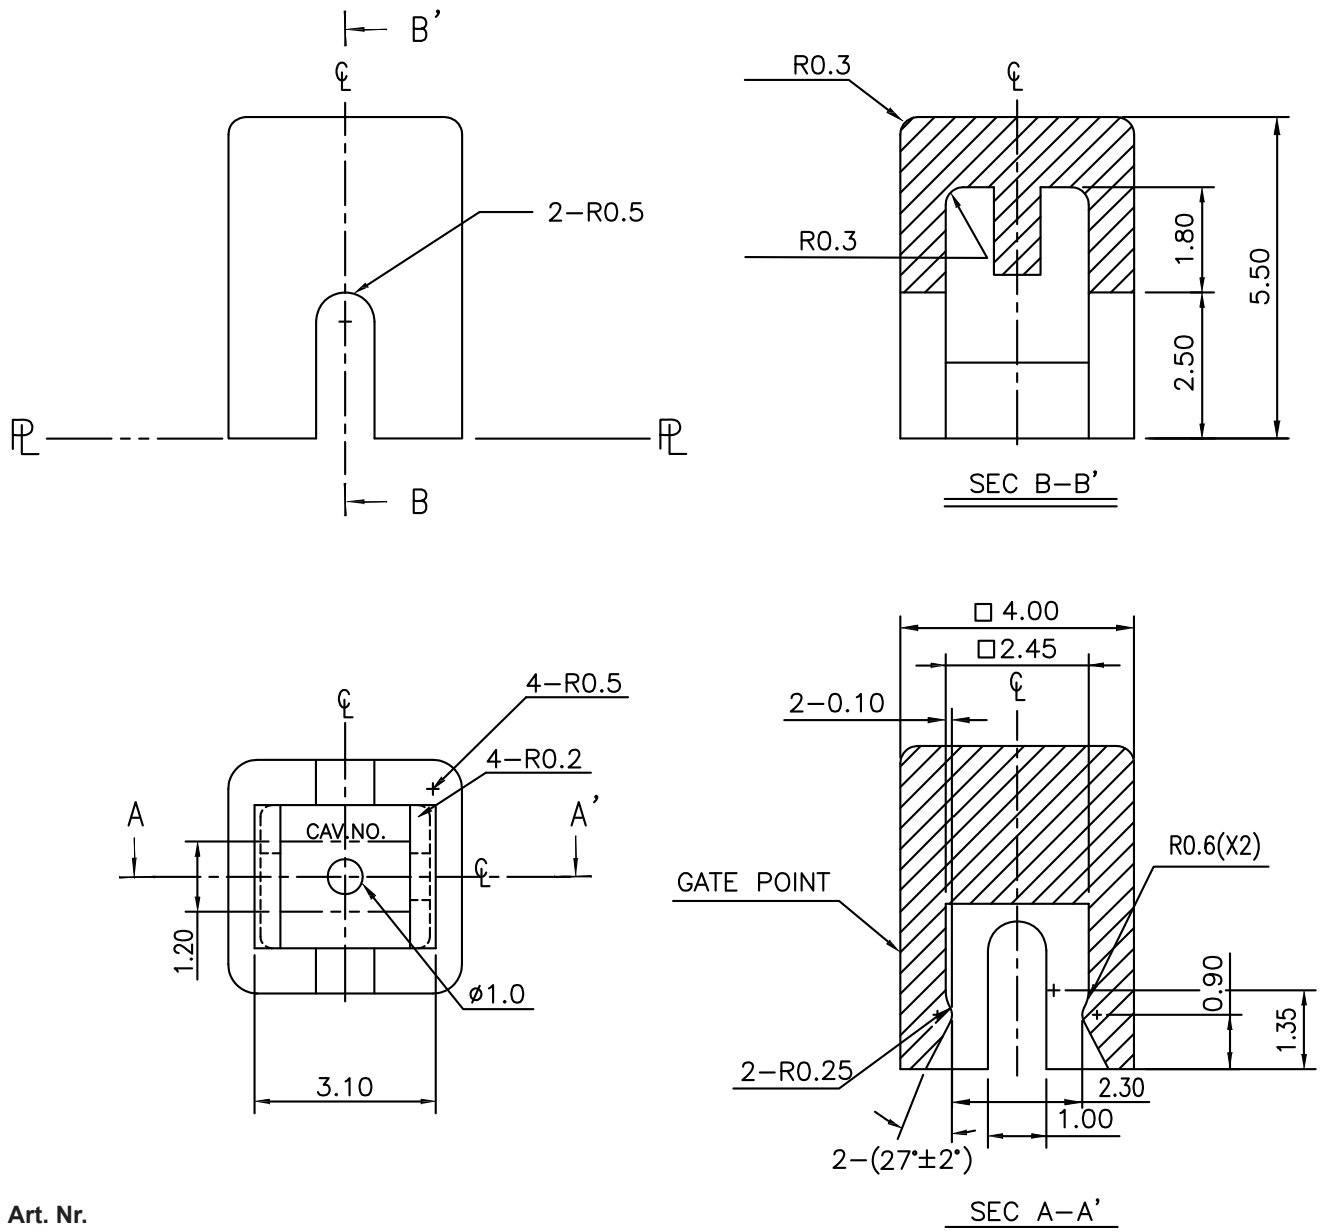

# Cap

red Square 4.0x4.0x5.5 mm

## SPECIFICATION:

|              |             |
|--------------|-------------|
| Length       | 4.0 mm      |
| Width        | 4.0 mm      |
| Shape        | Square      |
| Height       | 5.5 mm      |
| Colour       | red         |
| Cap Material | ABS - PA707 |

## DRAWING

Art. Nr.  
RND 210-00223