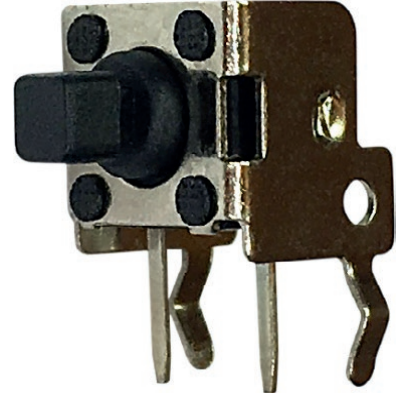

## SPECIFICATION:

|              |             |
|--------------|-------------|
| Length       | 4.0 mm      |
| Width        | 4.0 mm      |
| Shape        | Square      |
| Height       | 5.5 mm      |
| Colour       | red         |
| Cap Material | ABS - PA707 |

## DRAWING

Art. Nr.  
RND 210-00223

# Cap

red Square 4.0x4.0x5.5 mm

## Recommended Switches to Use with This Cap

Type nr:  
RND 210-00190  
RND 210-00195

Type nr:  
RND 210-00206  
RND 210-00211

Type nr:  
RND 210-00254  
RND 210-00259